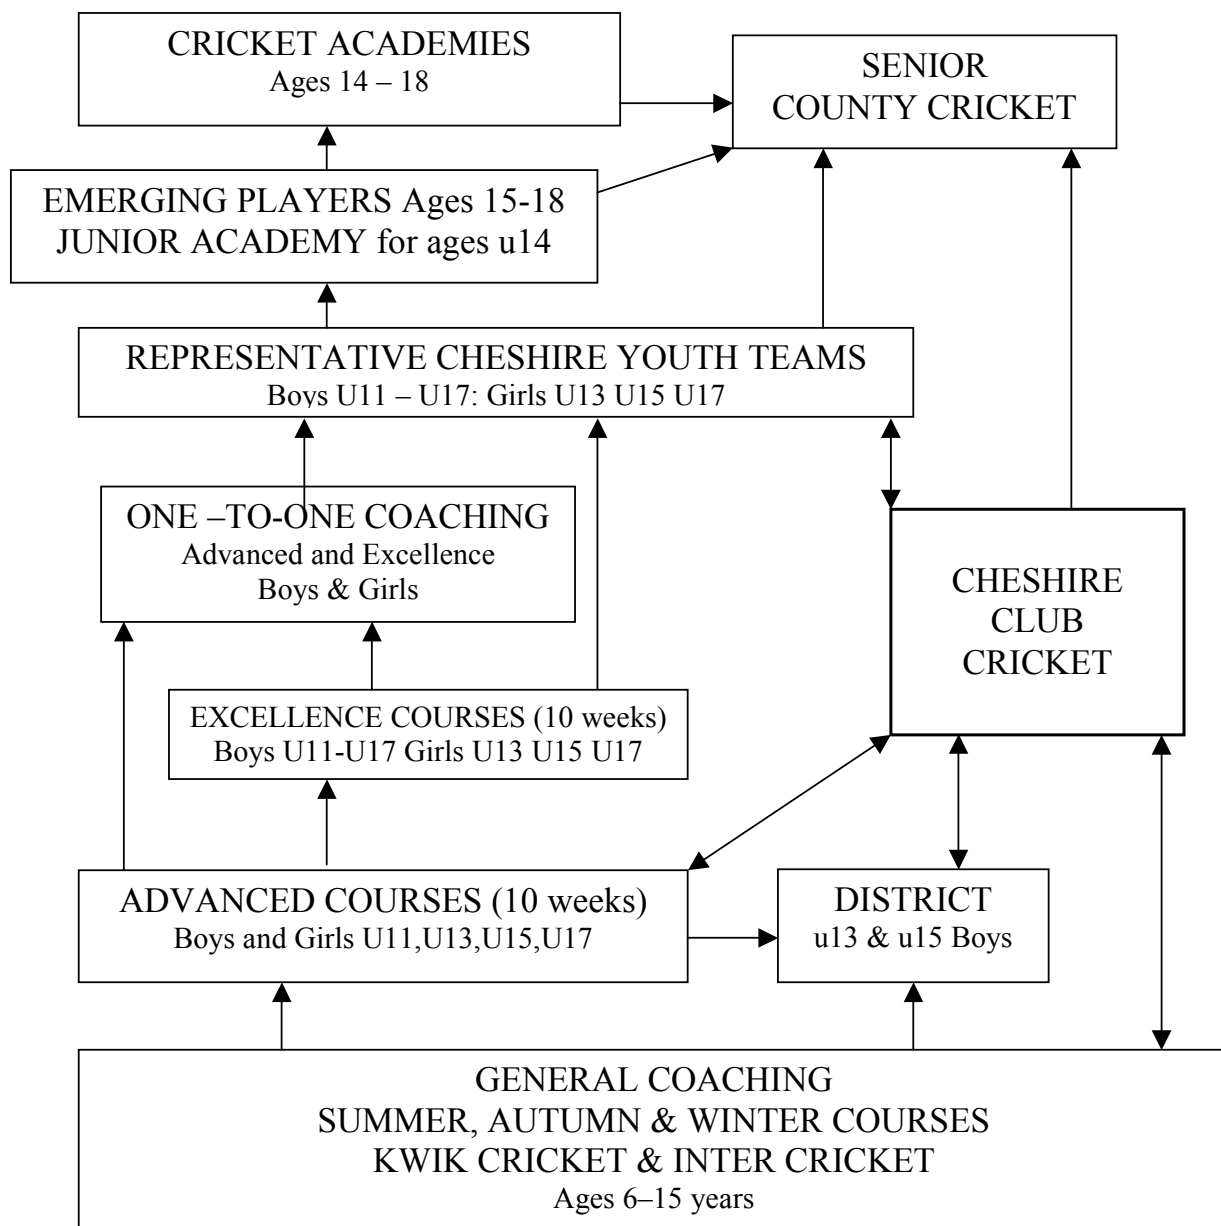

# CHESHIRE CRICKET DEVELOPMENT SCHEME

## A Pathway for every Child to reach his or her potential